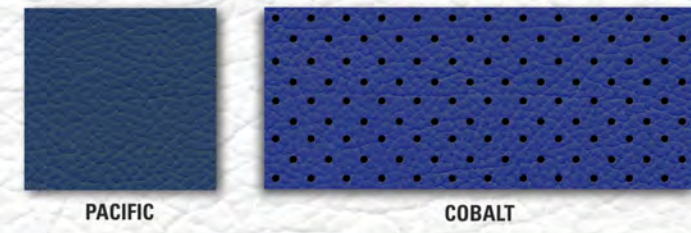

katzkin®

AUTOMOTIVE LEATHER

Perforation available on premium leather, Tuscany and SuedeZkin. Not available on Outlaw, XT, AutoExotics or Barracuda.

TUSCANY™

FINE AUTOMOTIVE LEATHER

AMARETTO (matches Mahogany)

OUTLAW™

TOOLED LEATHER

OUTLAW BLACK (matches Black)
OUTLAW IRON (matches Stone)

katzkin®

OUR TOUGHEST EVER XT

INK (matches Black)
MIDNIGHT (matches Dark Graphite)
STORM (matches Charcoal)

HAVANA (matches Coffee)
GRANITE (matches Smoke)
STERLING (matches Stone)

BOURBON (matches Cognac)
PEWTER (matches Ash)
FLANNEL (matches Light Grey)

PALOMINO (matches Tan)
OATMEAL (matches Ivory)
MARASCHINO (matches Red)

OUTLAW BROWN (matches Coffee)
OUTLAW SADDLE (matches Cognac)
OUTLAW CLAY (matches Bristol)