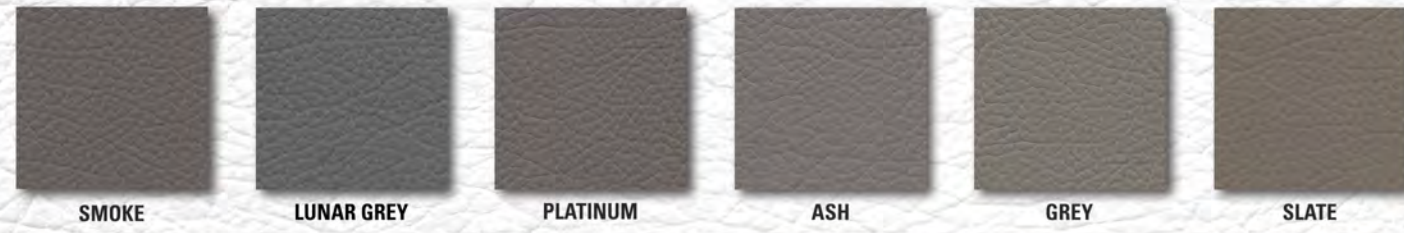

katzkin®

AUTOMOTIVE LEATHER

Perforation available on premium leather, Tuscany and SuedeZkin. Not available on Outlaw, XT, AutoExotics or Barracuda.

TUSCANY™

FINE AUTOMOTIVE LEATHER

AMARETTO (matches Mahogany)

OUTLAW™

TOOLED LEATHER

OUTLAW BLACK (matches Black)
OUTLAW IRON (matches Stone)

katzkin®

OUR TOUGHEST EVER XT

INK (matches Black)
MIDNIGHT (matches Dark Graphite)
STORM (matches Charcoal)

HAVANA (matches Coffee)
GRANITE (matches Smoke)
STERLING (matches Stone)

BOURBON (matches Cognac)
PEWTER (matches Ash)
FLANNEL (matches Light Grey)

PALOMINO (matches Tan)
OATMEAL (matches Ivory)
MARASCHINO (matches Red)

OUTLAW BROWN (matches Coffee)
OUTLAW SADDLE (matches Cognac)
OUTLAW CLAY (matches Bristol)