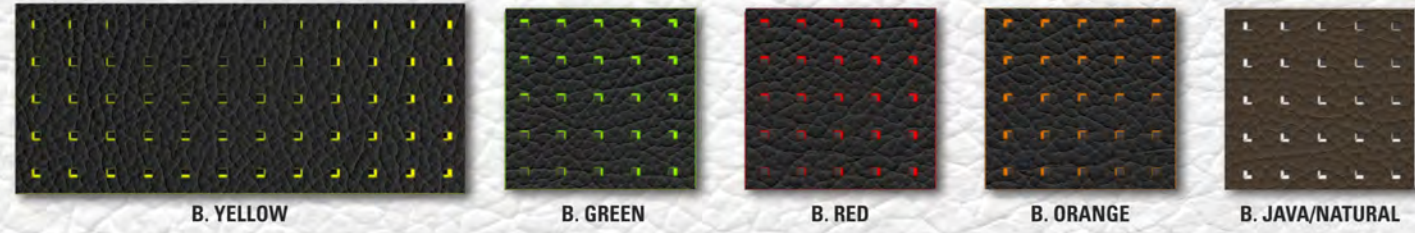

katzkin®

AUTOMOTIVE LEATHER

Perforation available on premium leather, Tuscany and SuedeZkin. Not available on Outlaw, XT, AutoExotics or Barracuda.

TUSCANY™

FINE AUTOMOTIVE LEATHER

AMARETTO (matches Mahogany)

OUTLAW™

TOOLED LEATHER

OUTLAW BLACK (matches Black)
OUTLAW IRON (matches Stone)

katzkin®

OUR TOUGHEST EVER XT

INK (matches Black)
MIDNIGHT (matches Dark Graphite)
STORM (matches Charcoal)

HAVANA (matches Coffee)
GRANITE (matches Smoke)
STERLING (matches Stone)

BOURBON (matches Cognac)
PEWTER (matches Ash)
FLANNEL (matches Light Grey)

PALOMINO (matches Tan)
OATMEAL (matches Ivory)
MARASCHINO (matches Red)

OUTLAW BROWN (matches Coffee)
OUTLAW SADDLE (matches Cognac)
OUTLAW CLAY (matches Bristol)