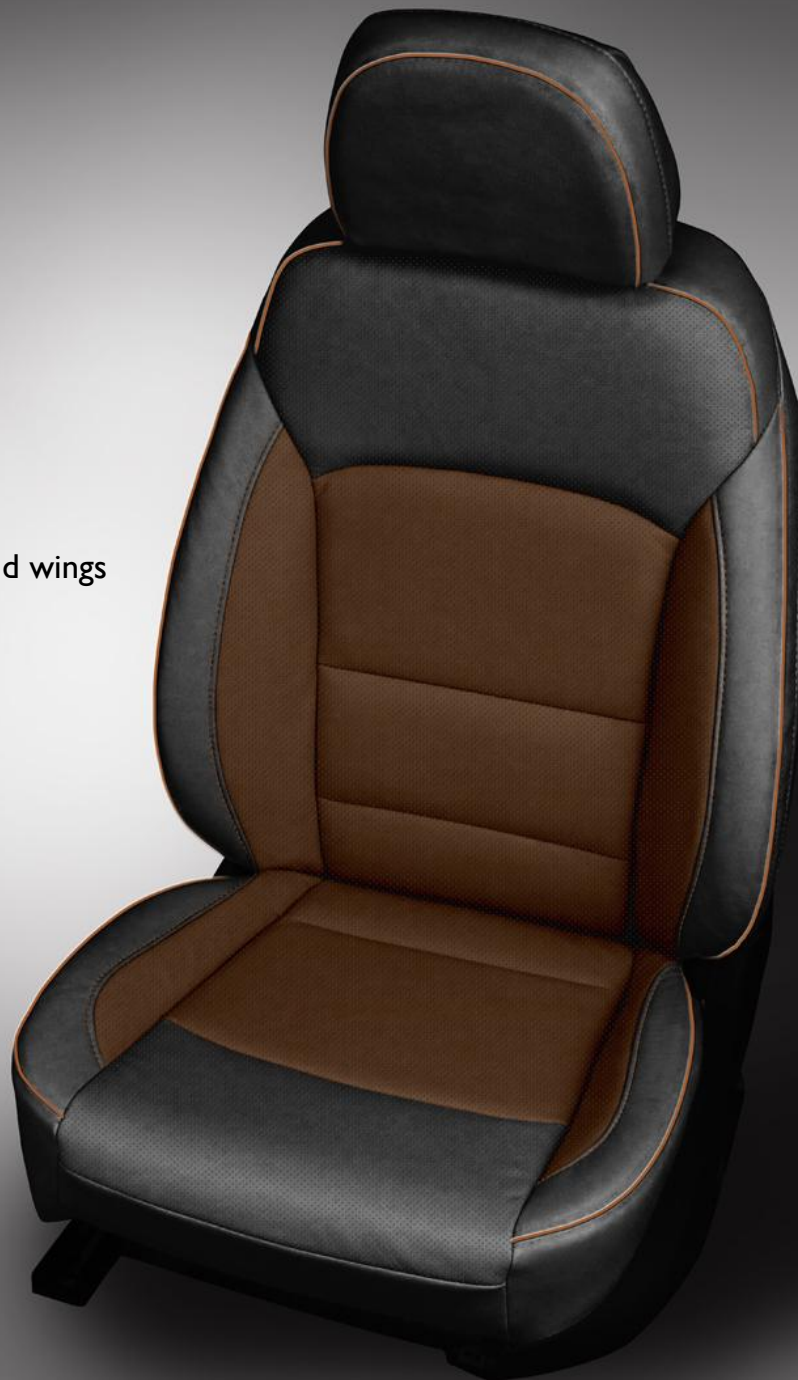

K8

Black wrap
Mahogany inserts and wings
perf body and wings
Mahogany piping
K737-100